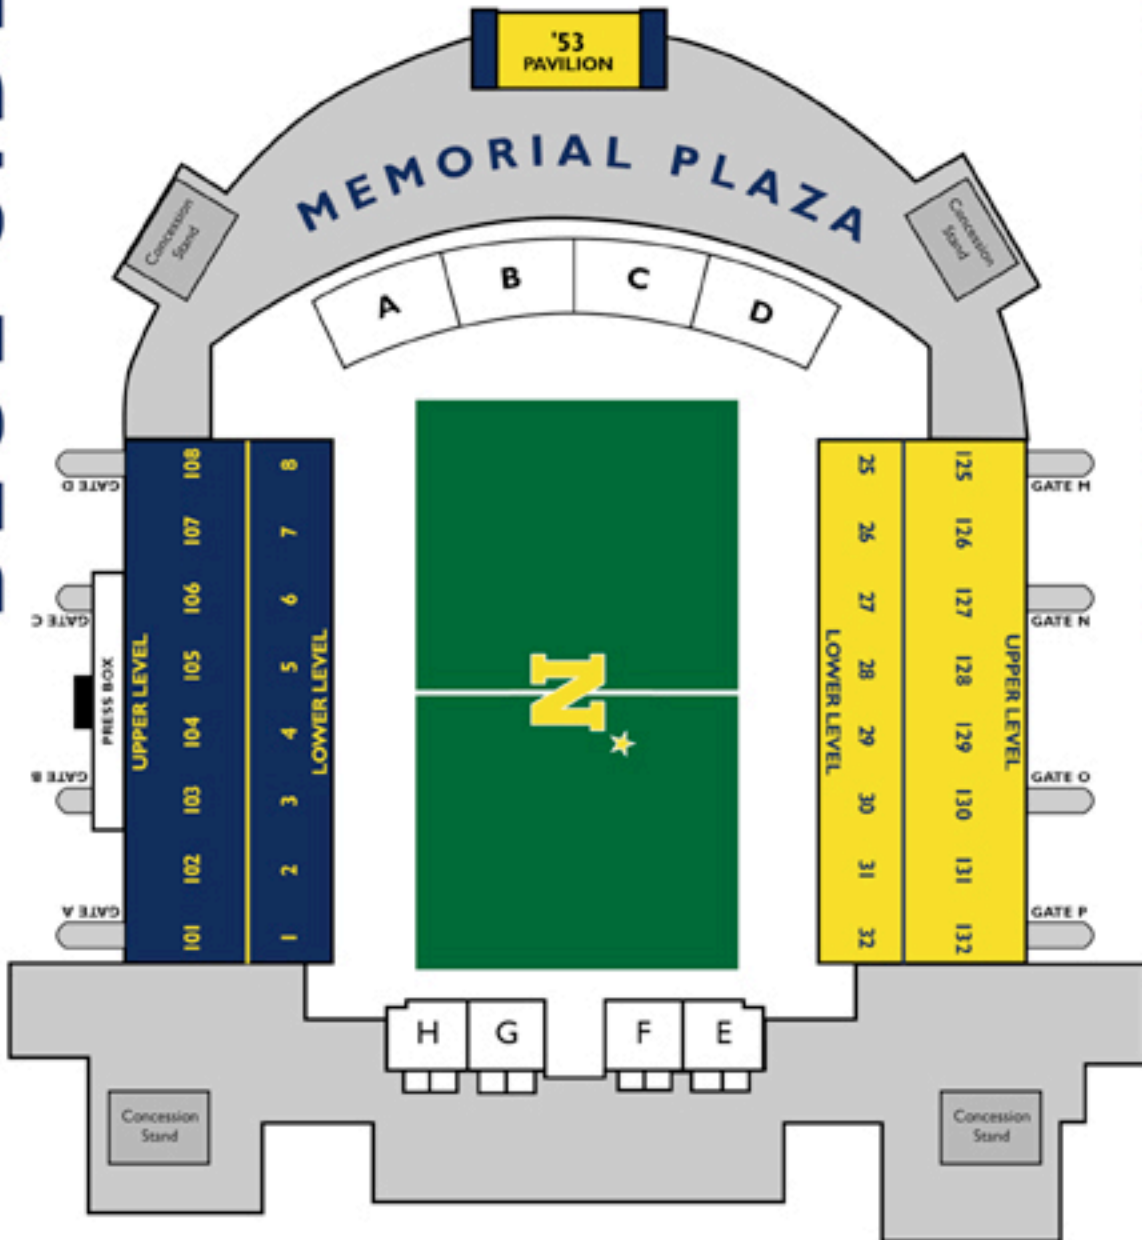

NAVY-MARINE CORPS STADIUM MAP

BLUE SIDE

GOLD SIDE

NAVY FEST