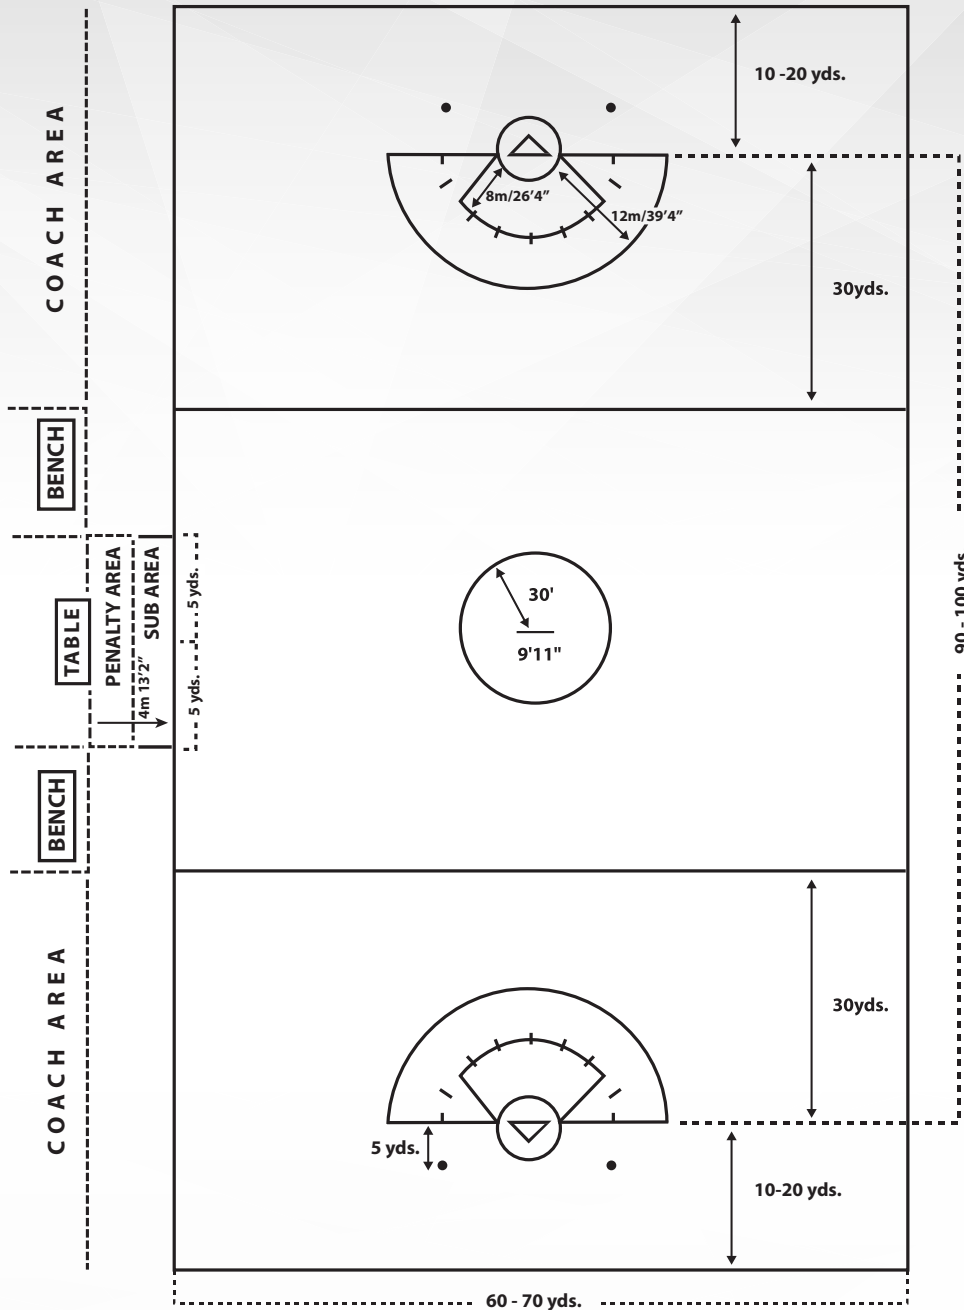

WOMEN'S FIELD DIAGRAM

METRIC CONVERSIONS

- 2M = 6'6"
- 3M = 9'11"
- 4M = 13'2"
- 8M = 26'4"
- 9M = 10 yd.

OTHER INFORMATION

- Hash Marks = 1'
- Guidelines = 6.5'
- Goal Line Width = 2"
- Width of Other Lines = 2-4"
- (Goal is placed on front of line)

8 METER ARC / 12 METER FAN

GOAL / GOAL CIRCLE