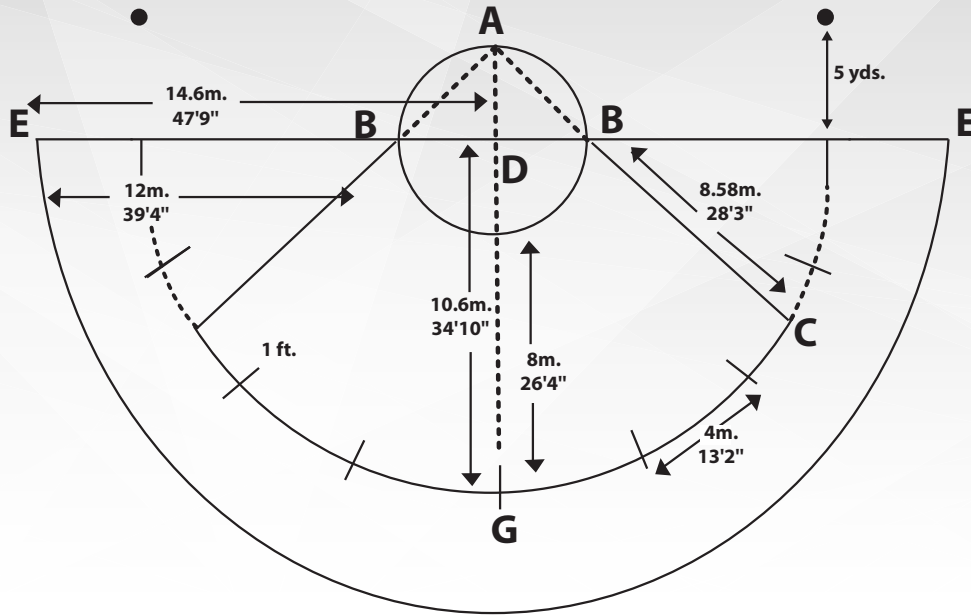

WOMEN'S FIELD DIAGRAM

METRIC CONVERSIONS

- 2M = 6'6"
- 3M = 9'11"
- 4M = 13'2"
- 8M = 26'4"
- 9M = 10 yd.

OTHER INFORMATION

- Hash Marks = 1'
- Guidelines = 6.5'
- Goal Line Width = 2"
- Width of Other Lines = 2-4"
- (Goal is placed on front of line)

8 METER ARC / 12 METER FAN

GOAL / GOAL CIRCLE